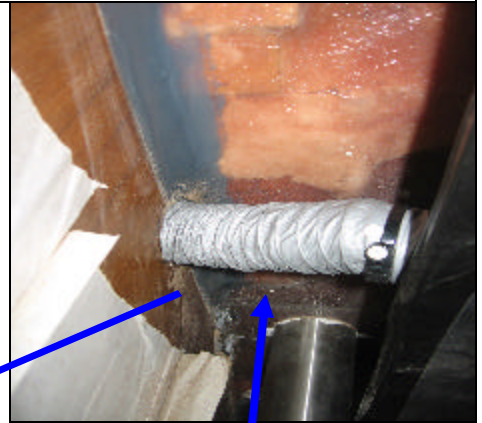

H45cc Aft Air Duct Layout (Schematic)

2" air duct goes to fwd vanity

2" air duct goes to aft vanity

H45cc Aft Air Duct Layout (Aft Air Duct Access Location)