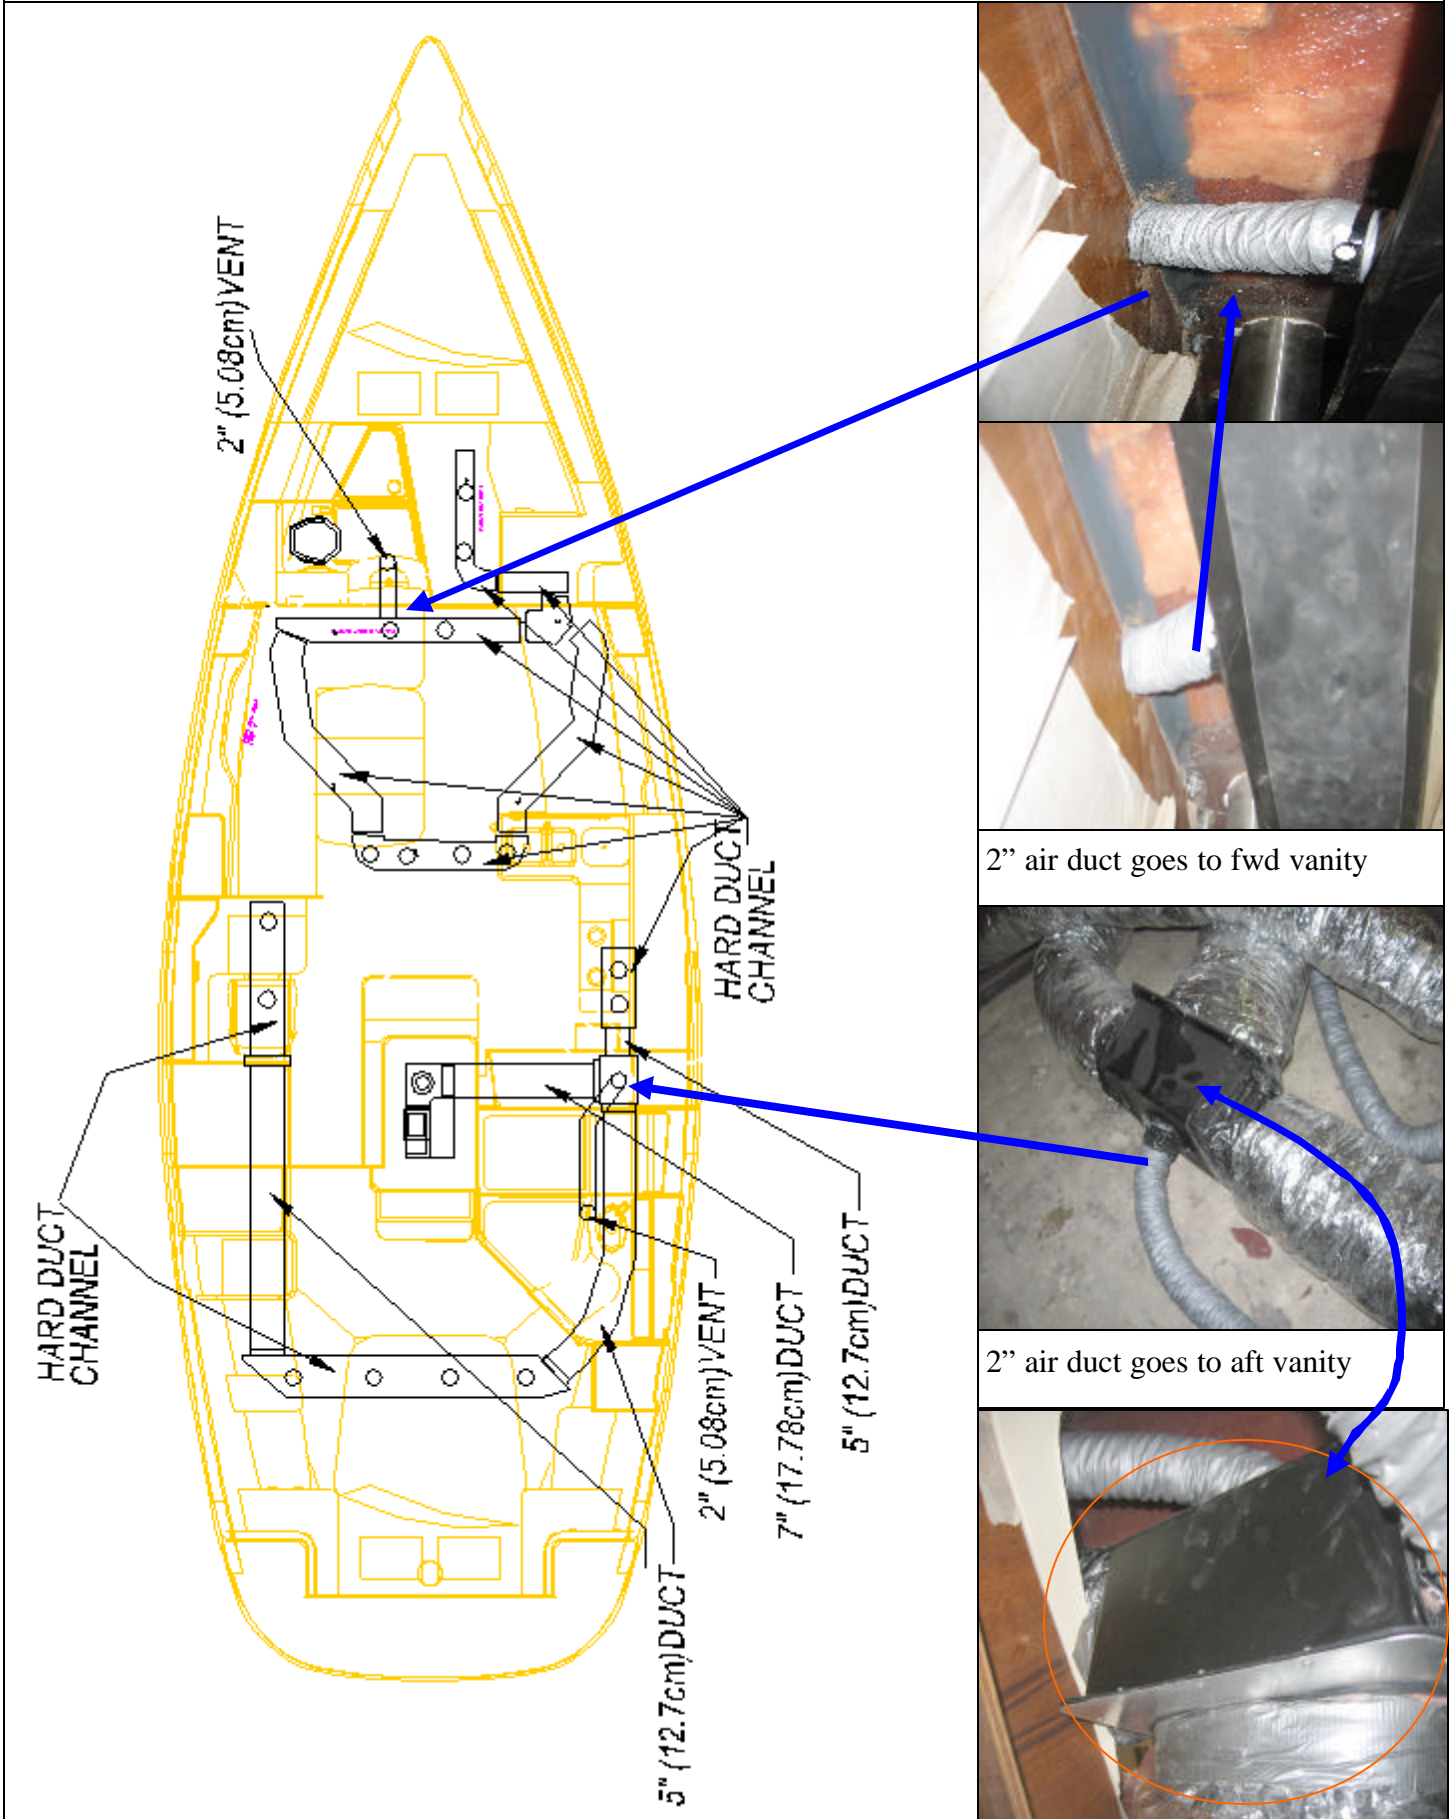

H45cc Aft Air Duct Layout (Schematic)

2" air duct goes to fwd vanity

2" air duct goes to aft vanity

H45cc Aft Air Duct Layout (Aft Air Duct Access Location)