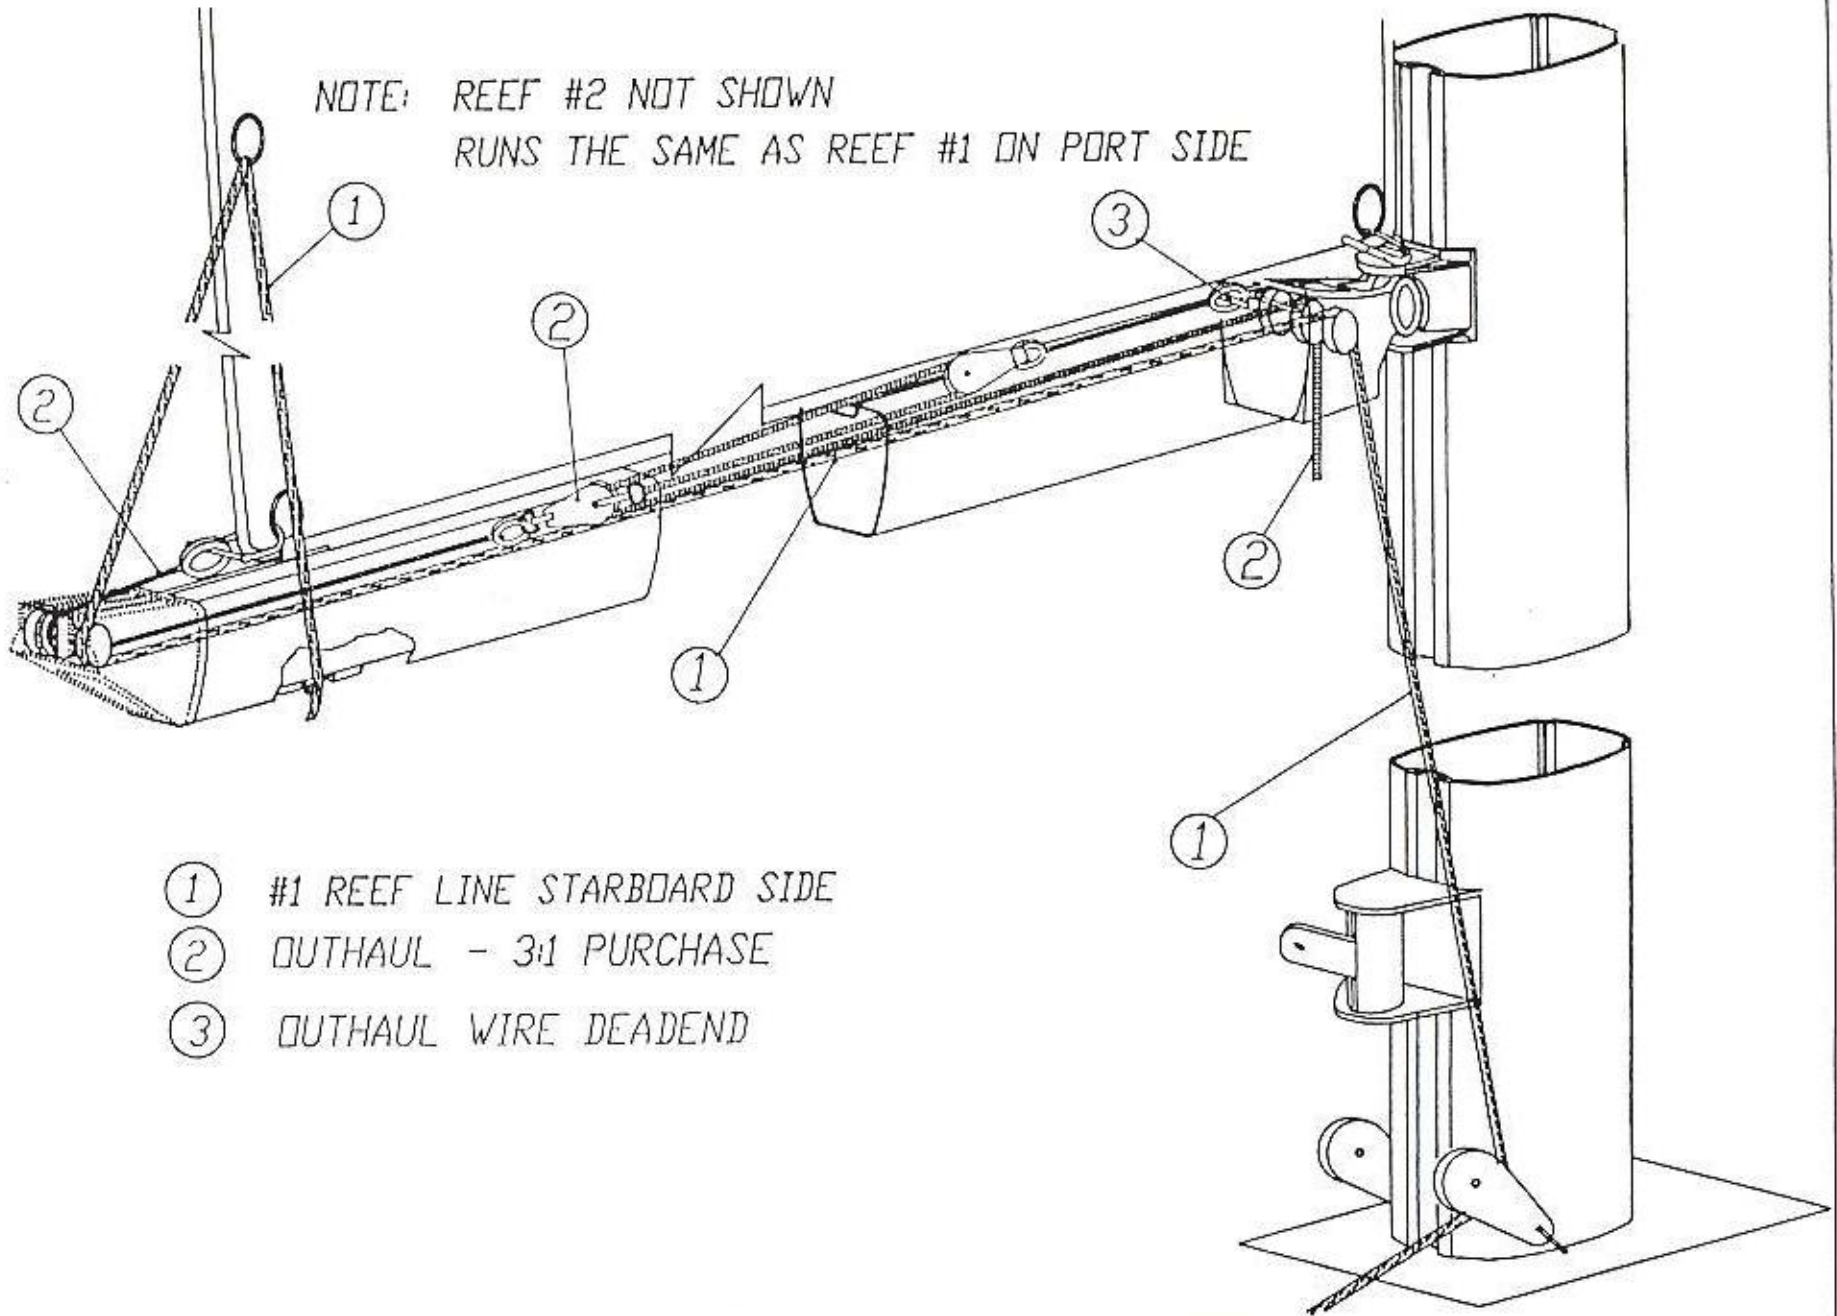

NOTE: REEF #2 NOT SHOWN
RUNS THE SAME AS REEF #1 ON PORT SIDE

- ① #1 REEF LINE STARBOARD SIDE
- ② OUTHAUL - 3:1 PURCHASE
- ③ OUTHAUL WIRE DEADEND

HUNTER 

BOOM AND REEF LAYOUT H29A2659