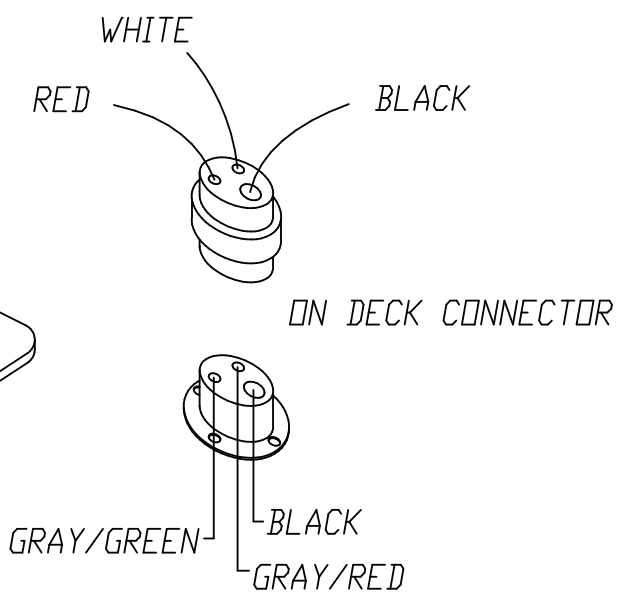

HUNTER #'s
MAST LIGHT...RID507A
DECK PLUG...EL0075

WIRES FROM MAST

SEE FOLLOWING PAGES
FOR WIRE RUNS, PER MODEL

DRAWING TITLE:	H240/260 MAST WIRING	REVISION NO.:	NONE
DRAWING NO.:	2608055	DATE:	8/28/97
DESIGNED BY:	ENGINEERING DEPT.		