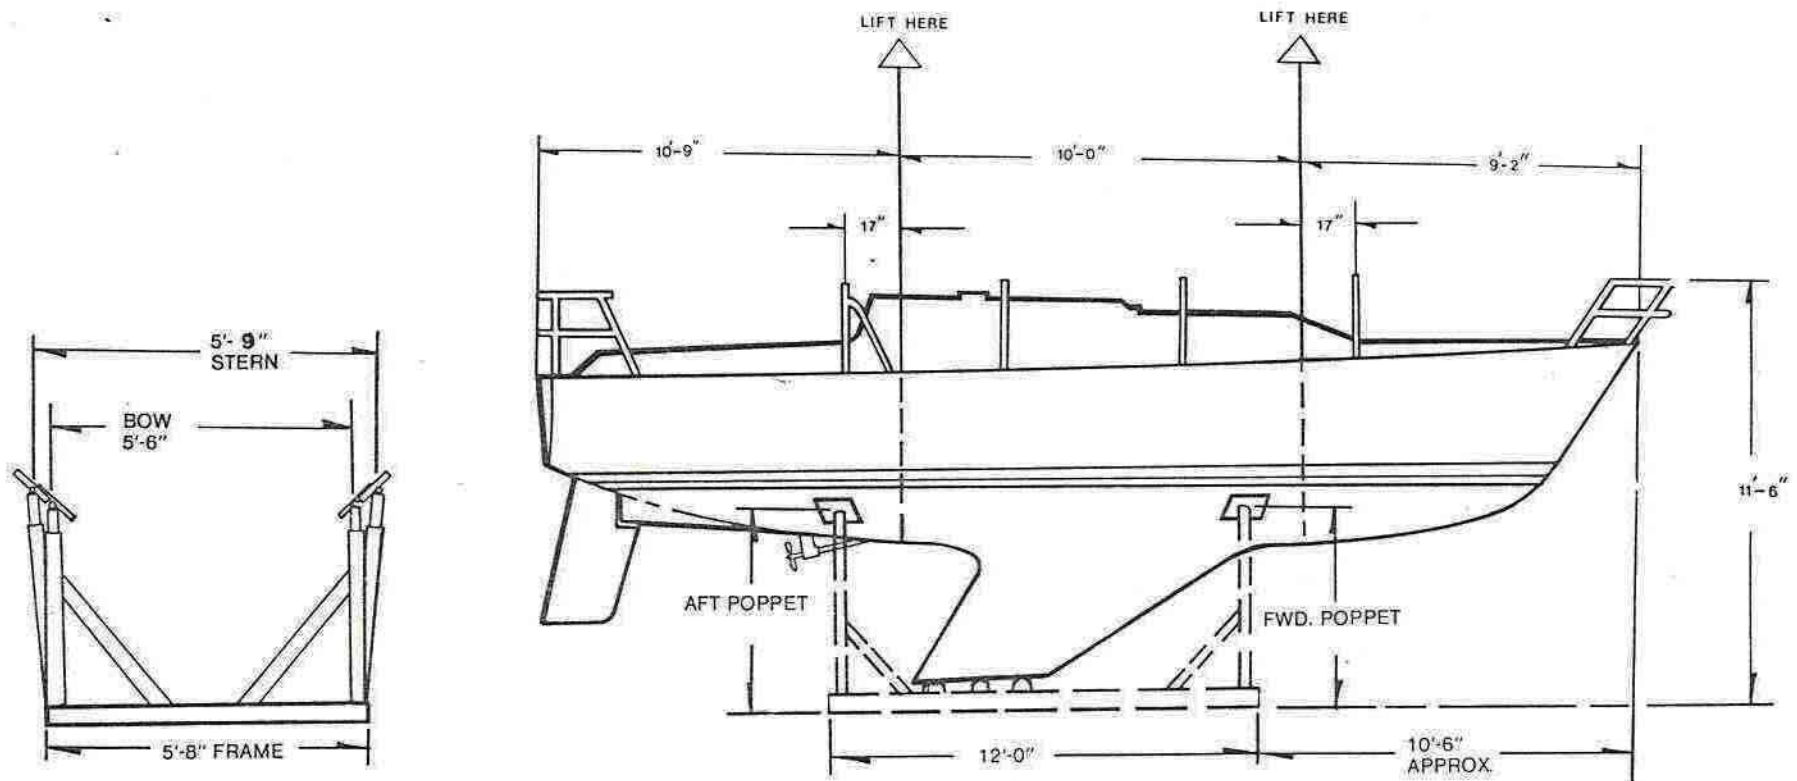

ALL MEASUREMENTS ARE APPROXIMATE.

	WING KEEL	FIN KEEL
<b>AFT POPPET</b>	3'-4"	4'-11"
<b>FORWARD POPPET</b>	3'-9"	5'-0"

CATALINA YACHTS INC.  
21200 VICTORY BLVD.  
WOODLAND HILLS, CA

RECOMMENDED LIFTING PROCEDURE